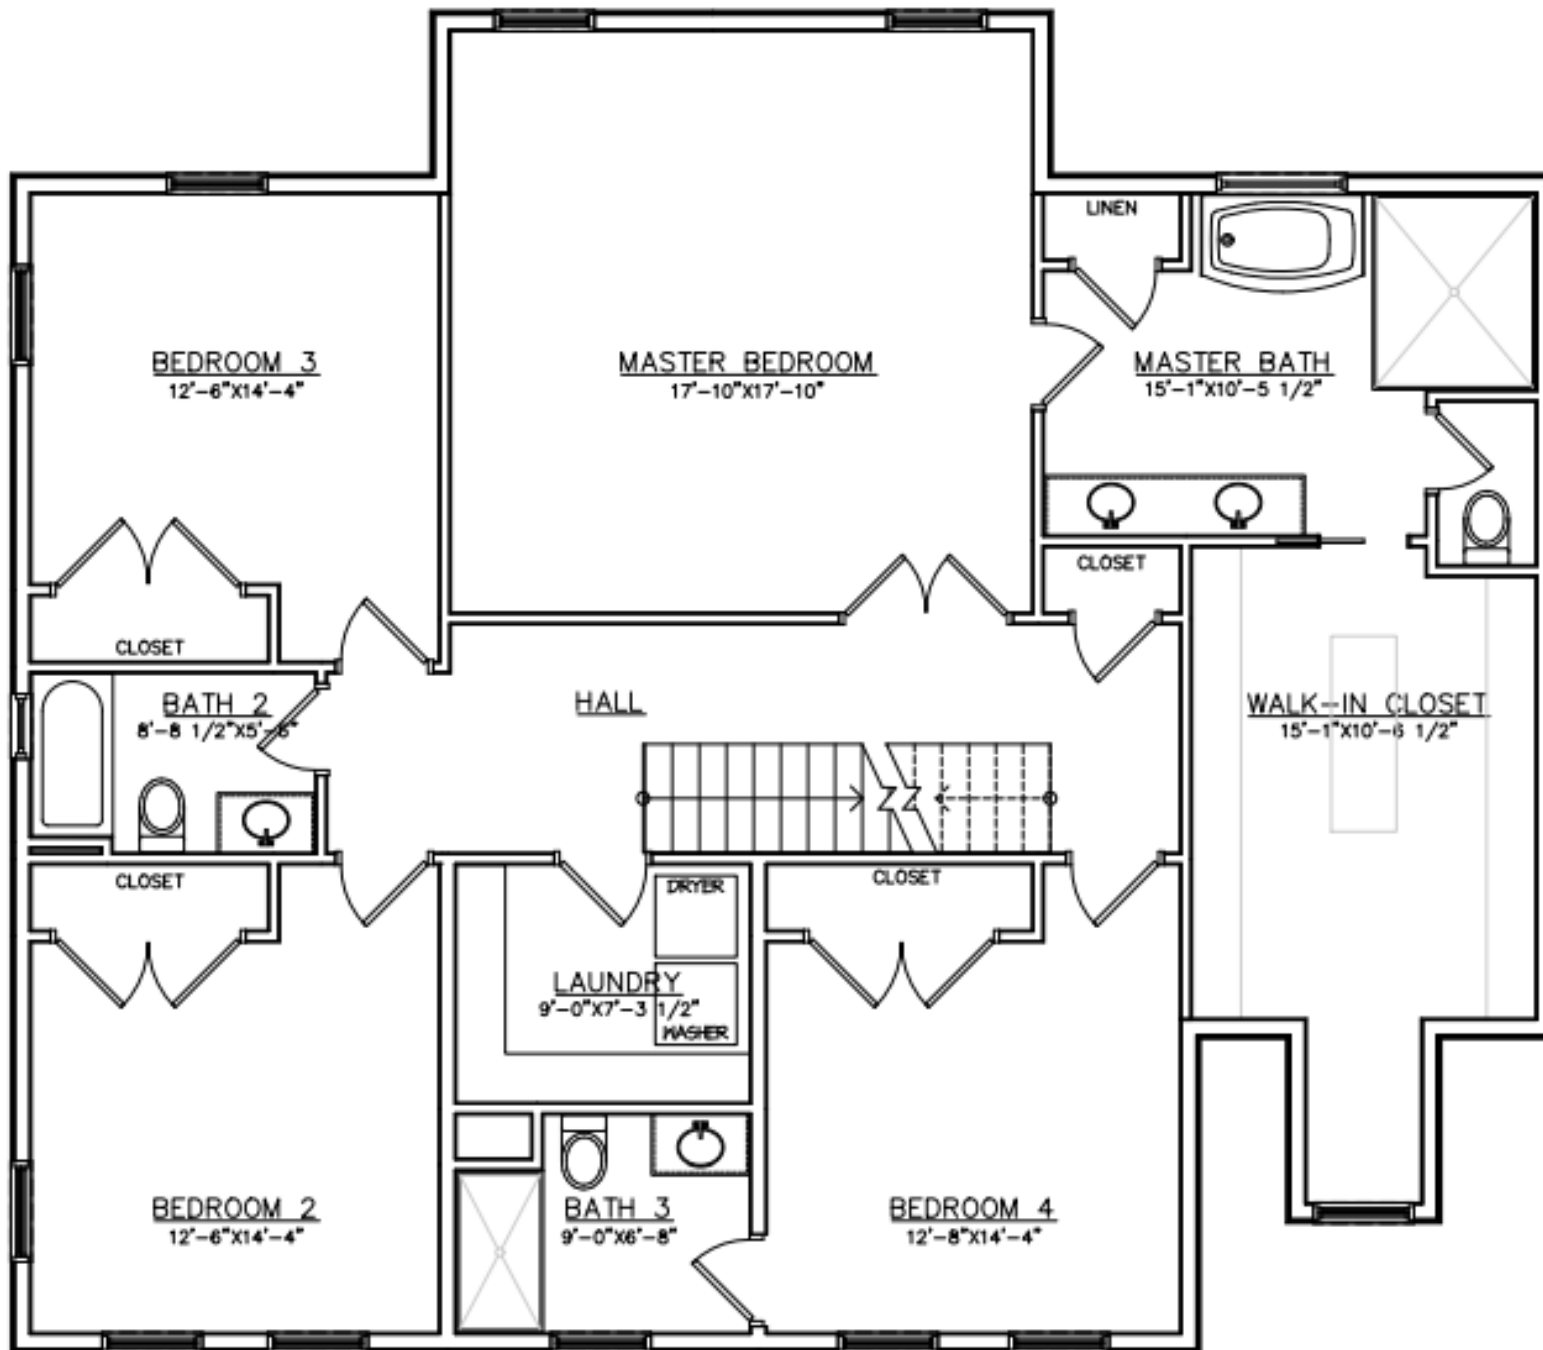

Home By
Silver Lining Properties, LLC

600 Maple Ave, Haddonfield, NJ

ESTIMATED SQUARE FOOTAGE	
First Floor	1749
Second Floor	1577
Basement	1693
Total	3326 (over 4000 w basement)

Front Elevation

Rear Elevation

Right Side Elevation

Left Side Elevation

First Floor

Second Floor

Property Details

4 Bedrooms

3.5 Baths

2 Car Attached Garage

Mudroom

Formal Dining and Living Rooms

Open Concept Kitchen and Family Room

Large Master Suite with Walk-in Closet

2nd Story Laundry Room

Home Office/Study

Full Finished Basement

Large Front Porch