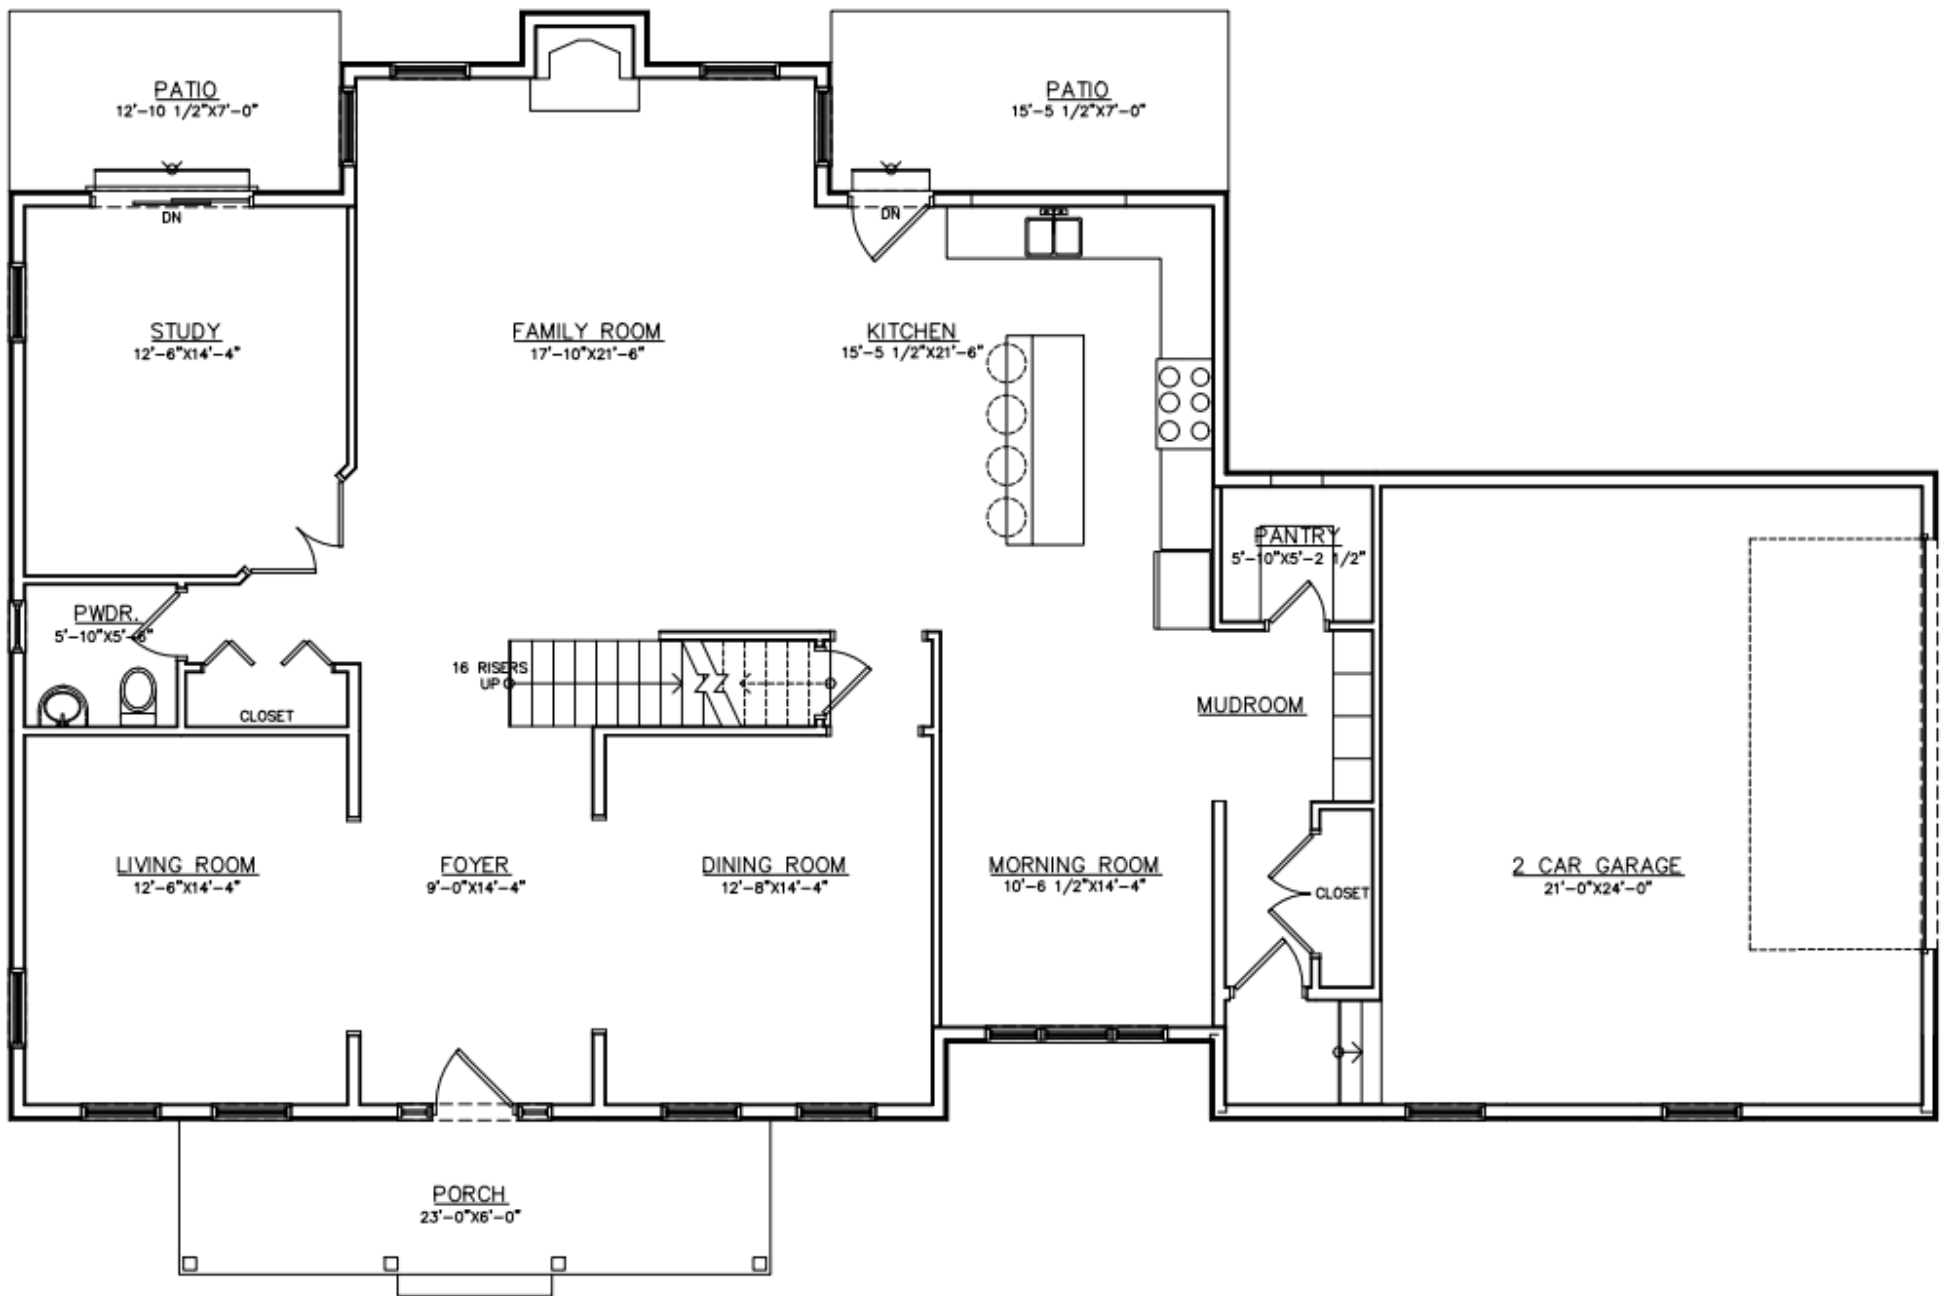

Home By
Silver Lining Properties, LLC

600 Maple Ave, Haddonfield, NJ

ESTIMATED SQUARE FOOTAGE	
First Floor	1749
Second Floor	1577
Basement	1693
Total	3326 (over 4000 w basement)

Front Elevation

Rear Elevation

Right Side Elevation

Left Side Elevation

First Floor

Second Floor

Property Details

4 Bedrooms

3.5 Baths

2 Car Attached Garage

Mudroom

Formal Dining and Living Rooms

Open Concept Kitchen and Family Room

Large Master Suite with Walk-in Closet

2nd Story Laundry Room

Home Office/Study

Full Finished Basement

Large Front Porch