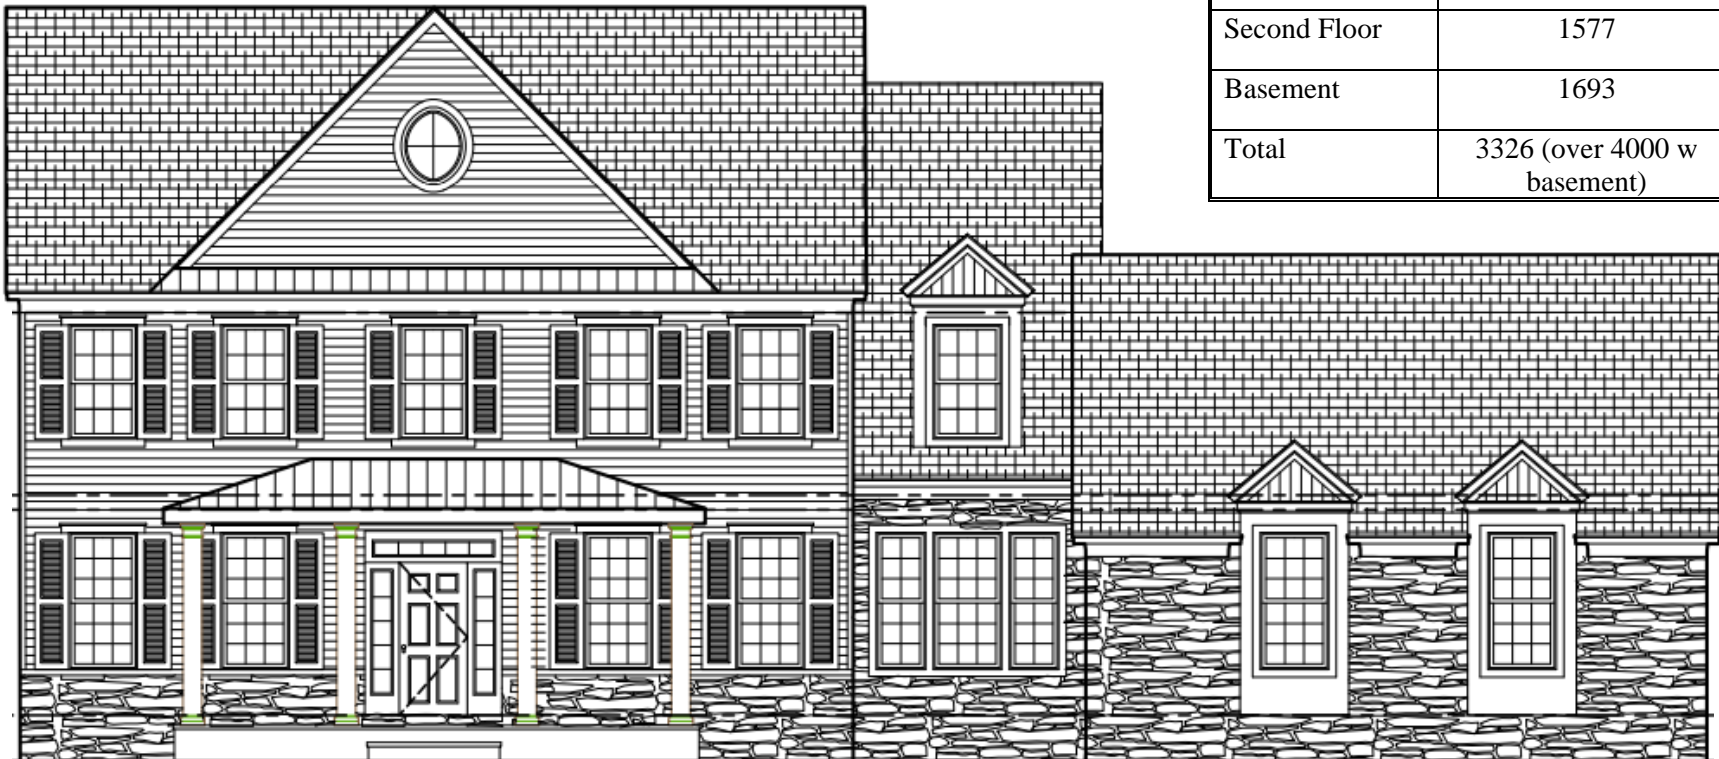

Home By
Silver Lining Properties, LLC

600 Maple Ave, Haddonfield, NJ

ESTIMATED SQUARE FOOTAGE	
First Floor	1749
Second Floor	1577
Basement	1693
Total	3326 (over 4000 w basement)

Front Elevation

Rear Elevation

Right Side Elevation

Left Side Elevation

First Floor

Second Floor

Property Details

4 Bedrooms

3.5 Baths

2 Car Attached Garage